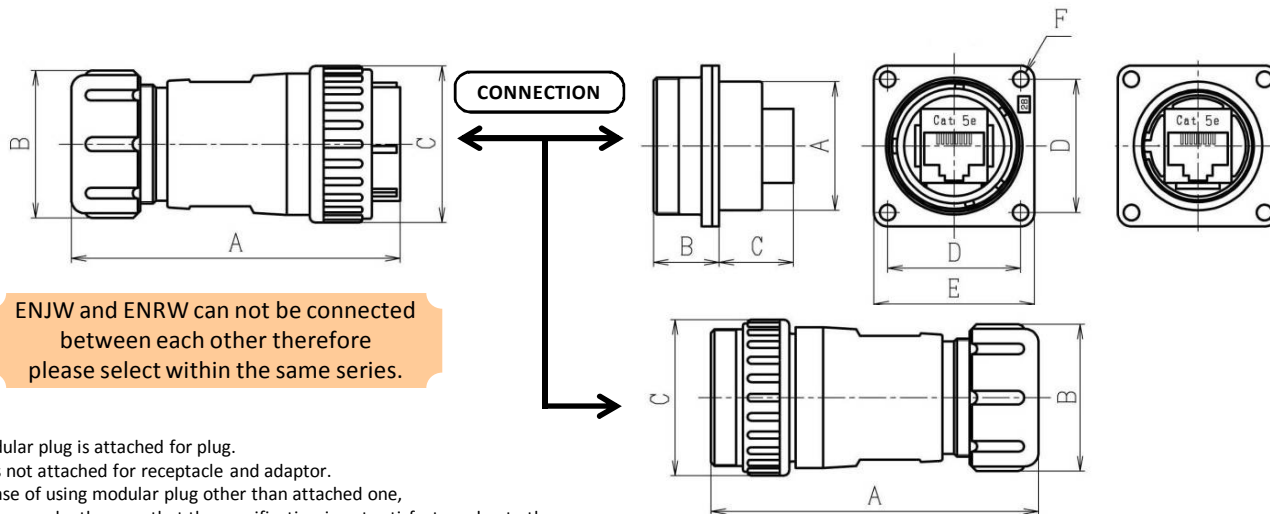

Waterproof Ethernet Connector for outdoor

FEATURE

- JJ adaptor built-in receptacle • adaptor
- Modular plug connection at rear of receptacle and inside of adaptor.
- Transmission Property : Cat 5e
- Compatible with STP cable.
- Excellent in waterproofness and weather-resistance, and best suited for outdoor applications
- Available in both screw and single-push locking system.
- NJW and NRW shells which have been proven in various outdoor application have been adopted.

SPECIFICATION

Operating temperature range	-25 °C ~ +60 °C	Applicable wire of attached modular plug (Crimping tool : Nippon Seisen NST88 recommended)	Single Wire : 24AWG
Connection system	ENJW : Screw-locking system		Stranded Wire : 26AWG~24AWG
	ENRW : Single-push locking system	Insulator outer diameter : ϕ 0.89mm ~ ϕ 1.02mm	
Category of waterproof	IP-67 (JIS C 0920) Waterproof type	Cable clamp Tightening range (2 types of packing are attached.)	ϕ 6.0mm ~ ϕ 7.0mm , ϕ 7.0mm ~ ϕ 8.2mm Please consult us in case of using thicker cable than these.
Communication performance	Cat 5e (PoE power feeding compatible)		

※In order to fulfill the waterproof function, please use the cable with proper specification and structure for plugs and adaptors.

- Modular plug is attached for plug.
It is not attached for receptacle and adaptor.
- In case of using modular plug other than attached one, there may be the case that the specification is not satisfactory due to the shape / performance.
- The latch of modular plug shall be removed to use.

	Product number	A	B	C	D	E	F
Plug	ENJW-28SC5E-P	72	ϕ 32	ϕ 34.4			
Receptacle	ENJW-28SC5E-R	ϕ 28	14.3	16.7	29	\square 35	4-3.4Hole
Adaptor	ENJW-28SC5E-Ad	72	ϕ 32	ϕ 34			
Plug	ENRW-28SC5E-P	82	ϕ 35.6	ϕ 40.7			
Receptacle	ENRW-28SC5E-R	ϕ 28	19.1	13.9	29	\square 36	4-3.4Hole
Adaptor	ENRW-28SC5E-Ad	83	ϕ 35.6	ϕ 37.1			